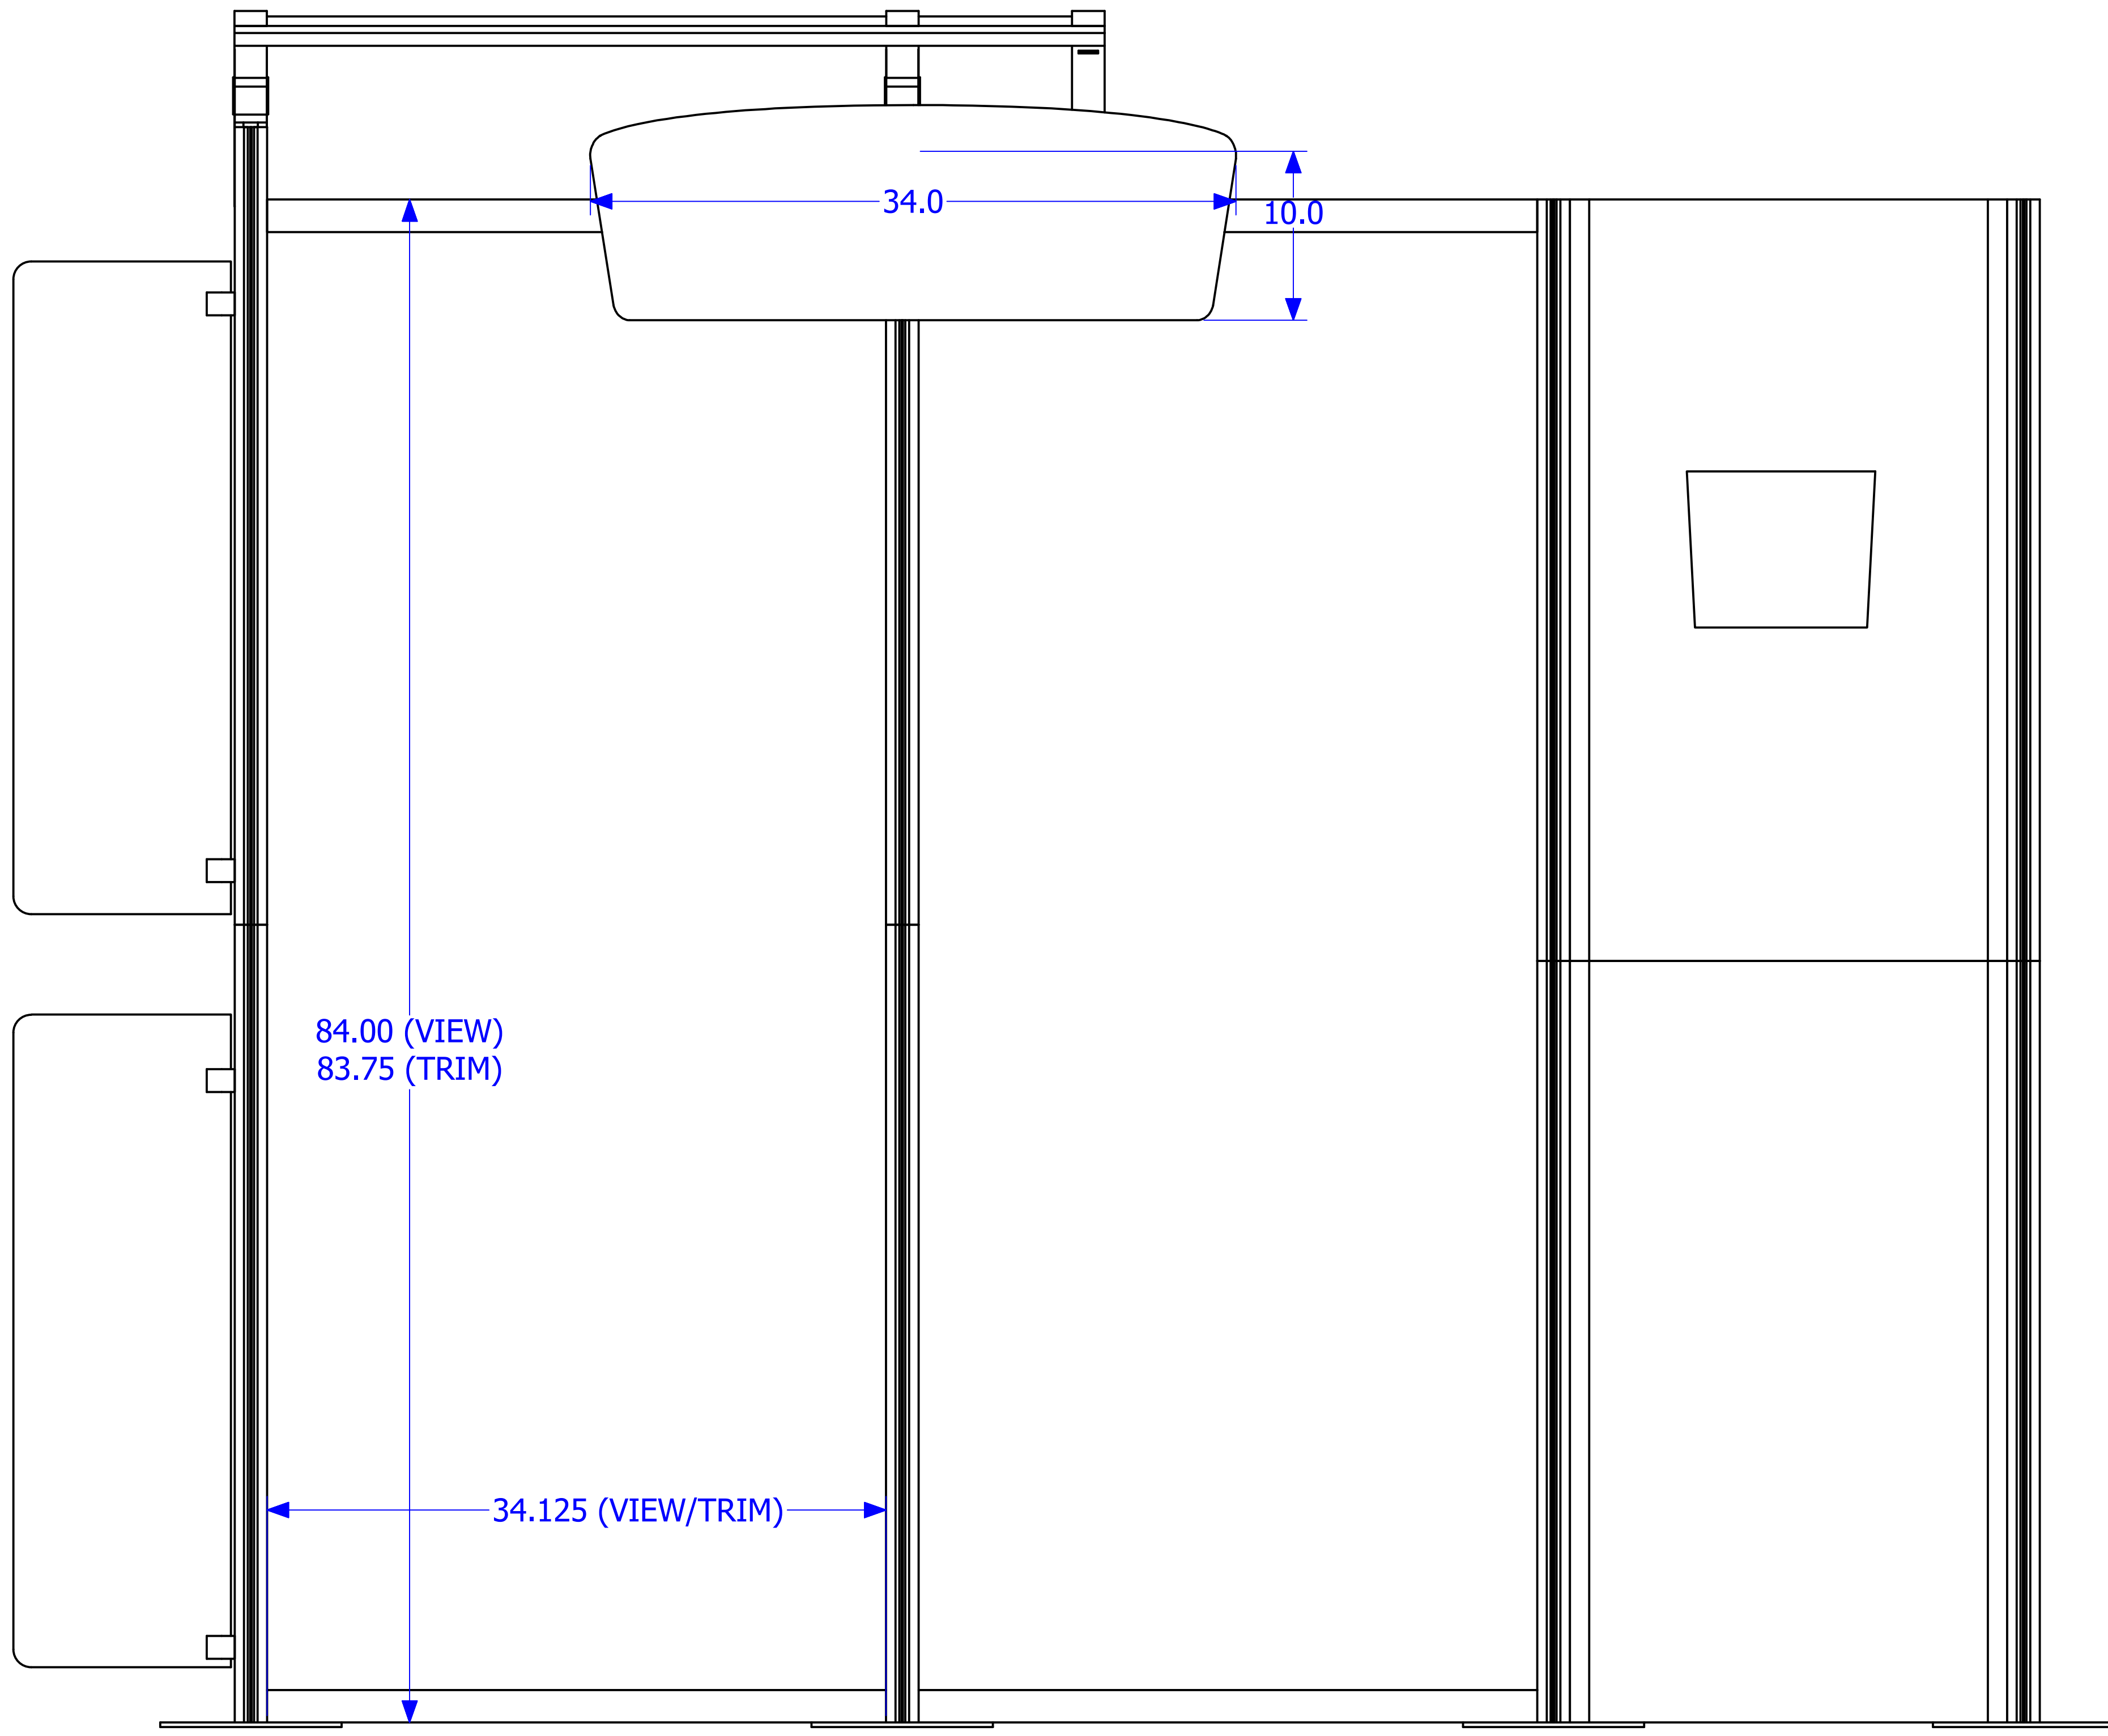

GRAPHIC SPECS	
PRODUCT NAME:	ECO-1021 (TRELEW)
MATERIAL:	PARADISE FABRC
VIEWABLE SIZE:	(2) 34.125" x 84"
TRIM SIZE:	(2) 34.125" x 83.75"
MATERIAL:	ECO POLY
VIEWABLE/TRIM SIZE:	(1) 34" x 10"
	Velcro to 36"x12" Eco Glass
ESTIMATED GRAPHIC PACKAGE	\$732.50 RETAIL
EFFECTIVE DATE:	8/1/2011

**Please use this document for reference only.
Contact your distributor for final graphic templates per order.**

DRAWN michaelmccord	7/20/2011	TITLE	
CHECKED		ECO-1021 GRAPHIC SPECS	
QA		SIZE	D
MFG		DWG NO	ECO-1021 (TRELEW) GFX SPECS
APPROVED		SCALE	
		SHEET 1 OF 1	